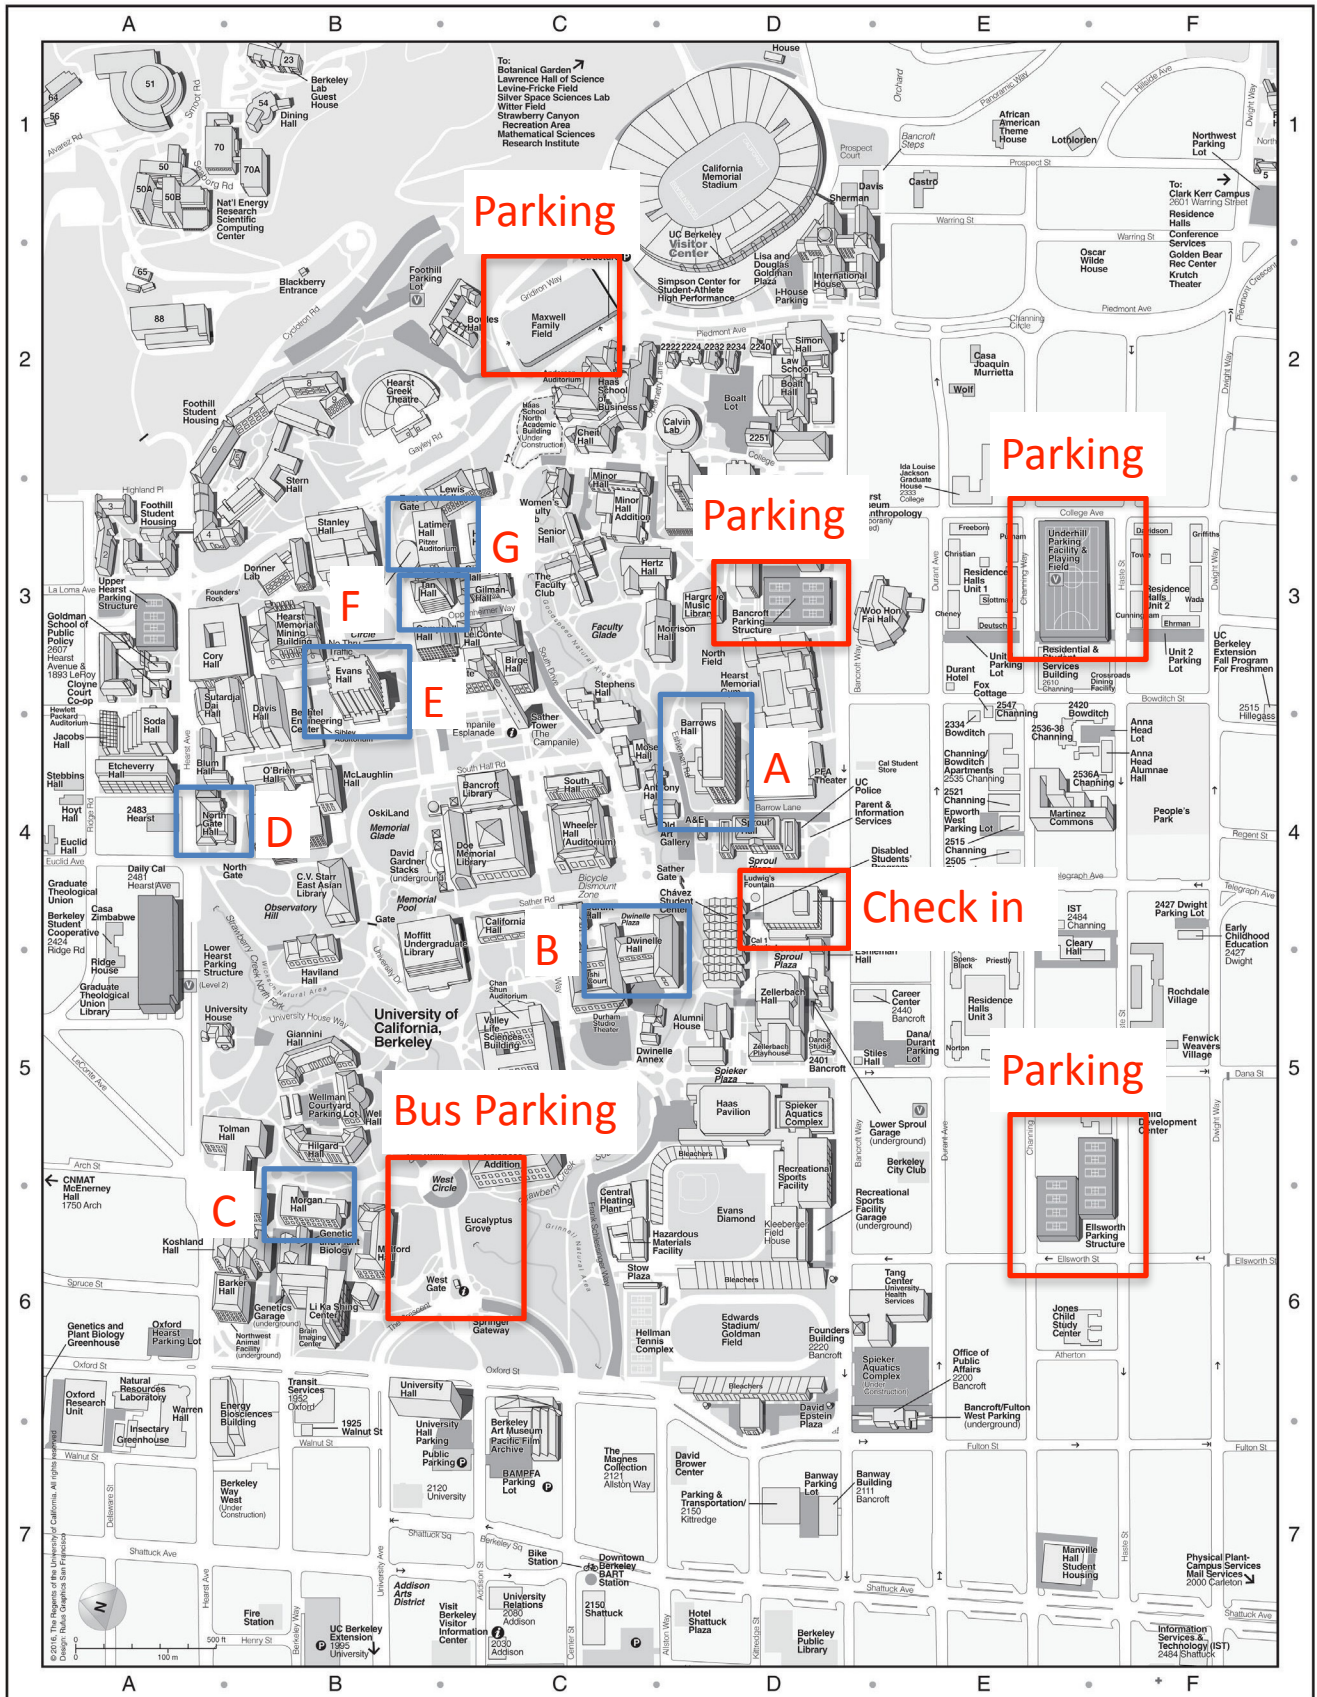

UC BERKELEY

UC BERKELEY

Team Number	Team Name	Room Assigned	Key
1	Troy High School	Barrows 78	A
2	Iolani School	Barrows 102	A
3	Boca Raton Community High School	Barrows 129	A
4	College Prep Blue	Evans 10	E
5	College Prep Maroon	Evans 10	E
6	Mira Loma Blue	Dwinelle 175	B
7	Mira Loma Red	Dwinelle 155	B
8	Bella Vista High School	Dwinelle 89	B
9	Oakdale High School	Northgate 105	D
10	Mountain View Gold	Morgan 101	C
11	Mountain View Black	Morgan 101	C
12	Clark Gold	Latimer 120	G
13	Clark Black	Latimer 120	G
14	Milpitas Gold	Evans 60	E
15	Milpitas Blue	Evans 60	E
16	Monta Vista White	Tan 180	F
17	Monta Vista Purple	Tan 180	F
18	Oak Ridge High School	Evans 35	E
19	Tokay Gold	Evans 39	E
20	Tokay Purple	Evans 41	E
21	Mountain House Silver	Evans 45	E
22	Mountain House Blue	Evans 47	E
23	Albany Red	Evans 51	E
24	Albany White	Evans 55	E
25	Liberal Arts and Science Academy	Dwinelle 104	B
26	Palo Alto White	Barrows 170	A
27	Palo Alto Green	Barrows 170	A

UC BERKELEY

Team Number	Team Name	Room Assigned	Key
28	Seven Lakes High School	Dwinelle 189	B
29	Whitmore Charter High School	Evans 10	E
30	Interlake Blizzard	Dwinelle 155	B
31	Interlake Avalanche	Dwinelle 155	B
32	Camas High School	Barrows 180	A
33	Turlock High School	Barrows 186	A
34	Glen A. Wilson High School	Dwinelle 233	B
35	Pleasant Grove High School	Dwinelle 262	B
36	Mission San Jose High School	Evans 60	E
37	Irvington Azure	Dwinelle 219	B
38	Irvington Blue *	Dwinelle 219	B
39	Pioneer High School	Dwinelle 211	B
40	Homestead High School	Dwinelle 225	B
41	Bothell High School	Dwinelle 204	B
42	Franklin High School	Dwinelle 210	B
43	Del Campo High School	Dwinelle 263	B
44	Enochs High School *	Northgate 105	D
45	Sheldon High School	Evans 72	E