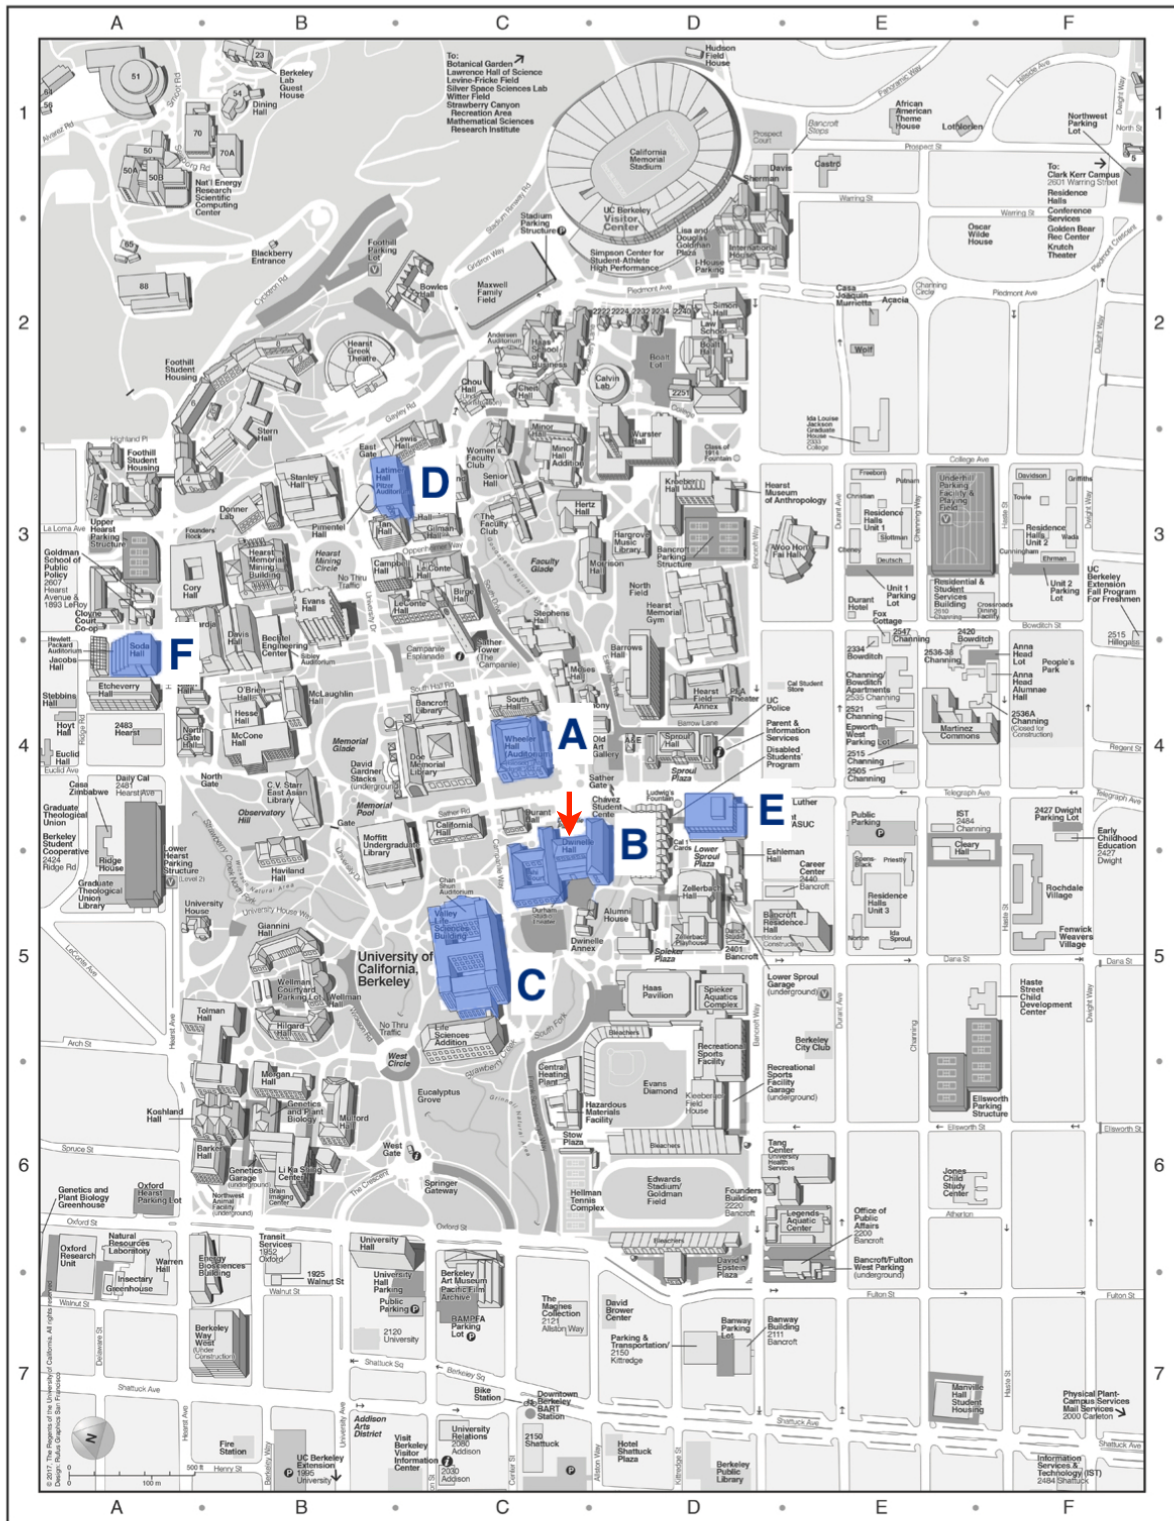

UC BERKELEY

Produced by the Office of Public Affairs 17051 0417

© 2017 Regents of the University of California

Note: All Berkeley halls are also on Google Maps!

EVENT LOCATIONS

KEY	EVENT	EVENT ROOM
A	Anatomy and Physiology	20 Wheeler
A	Astronomy	202 Wheeler
D	Chemistry Lab	201 Latimer
A	Disease Detectives	30 Wheeler
A	Dynamic Planet	220 Wheeler
A	Ecology	200 Wheeler
D	Experimental Design	Bixby Commons North
A	Fermi Questions	130 Wheeler
D	Forensics	206 Latimer
F	Game On	271 Soda
E	Helicopters	Stephens Lounge
A	Herpetology	204 Wheeler
A	Hovercraft	124, 126 Wheeler
D	Materials Science	210 Latimer
A	Microbe Mission	24 Wheeler
C	Mission Possible	2062, 2066, 2070 VLSB
B	Mousetrap Vehicle	Dwinelle Lobby
A	Optics	120 Wheeler
A	Remote Sensing	222 Wheeler
D	Rocks and Minerals	Bixby Commons South
D	Thermodynamics	216 Latimer
C	Towers	2060 VLSB
A	Write It Do It	102, 104, 106, 108 Wheeler

Note: Check-in will be located where A is placed on the map (steps of Wheeler Hall)

HOMEROOMS

Note: All homerooms are in Dwinelle Hall (Location B). Please enter following the red arrow as indicated on the map.

TEAM NUMBER	TEAM NAME	ROOM ASSIGNED
1	Mountain View Black	105 Dwinelle
2	Mountain View Gold	105 Dwinelle
3	Troy A	109 Dwinelle
4	Troy B	109 Dwinelle
5	Albany White	79 Dwinelle
6	Albany Red	79 Dwinelle
7	Irvington Azure	219 Dwinelle
8	Irvington Blue	219 Dwinelle
9	Palo Alto Green	179 Dwinelle
10	Palo Alto White	179 Dwinelle
11	Leigh High School	89 Dwinelle
12	Notre Dame High School	189 Dwinelle
13	Iolani School	183 Dwinelle
14	Monta Vista Purple	215 Dwinelle
15	Monta Vista Gold	215 Dwinelle
16	Bayard Rustin High School	187 Dwinelle
17	Milpitas Blue	205 Dwinelle
18	Milpitas Gold	205 Dwinelle
19	Mira Loma Red	182 Dwinelle
20	Mira Loma Blue	182 Dwinelle
21	Pioneer High School	83 Dwinelle
22	Mountain House Blue	130 Dwinelle
23	Mountain House Silver	130 Dwinelle
24	Northwood White	88 Dwinelle
25	Northwood Silver	88 Dwinelle