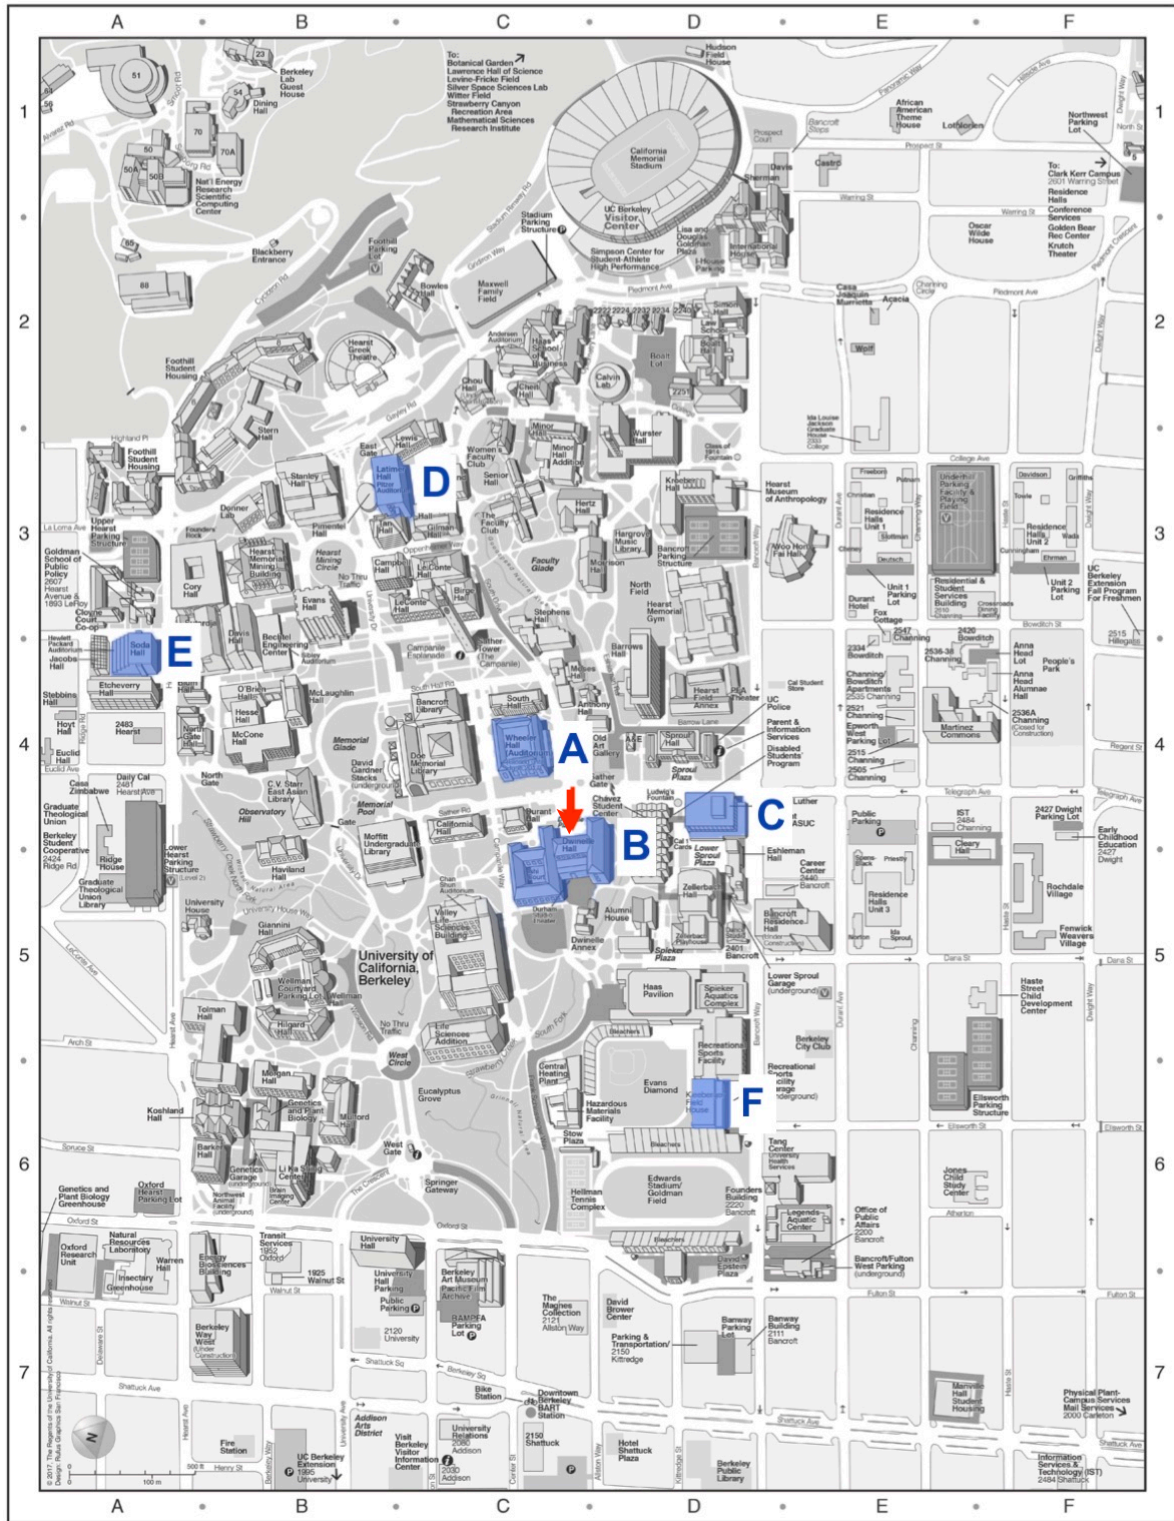

UC BERKELEY

Produced by the Office of Public Affairs 17051 0417

© 2017 Regents of the University of California

Note: All Berkeley halls are also on Google Maps! Check out our interactive map at: <https://tinyurl.com/gso19-map>

EVENT LOCATIONS

KEY	EVENT	EVENT ROOM
A	Anatomy and Physiology	Wheeler 20
A	Astronomy	Wheeler 202
B	Boomilever	Dwinelle 145
D	Chem Lab	Latimer 204
A	Circuit Lab	Wheeler 130
A	Code Busters	Wheeler 224
A	Designer Genes	Wheeler 124
A	Disease Detectives	Wheeler 30
A	Dynamic Planet	Wheeler 220
D	Experimental Design	Latimer 201
A	Fermi Questions	Wheeler 126
D	Forensics	Latimer 205
A	Fossils	Wheeler 120
A	Geologic Mapping	Wheeler 200
D	Herpetology	Bixby Commons North
C	Mission Possible	MLK Stephens
F	Mousetrap Vehicle	RSF Fieldhouse
E	Protein Modeling	Soda 271
B	Sounds of Music	Dwinelle 182, 183, 187
D	Thermodynamics	Latimer 202
A	Water Quality	Wheeler 204
F	Wright Stuff	RSF Fieldhouse
A	Write It Do It	Wheeler 102, 104, 106, 108

Note: Check-in will be located where C is placed on the map (MLK student union)

HOMEROOMS

Note: All homerooms are in Dwinelle Hall (Location B). Please enter following the red arrow as indicated on the map.