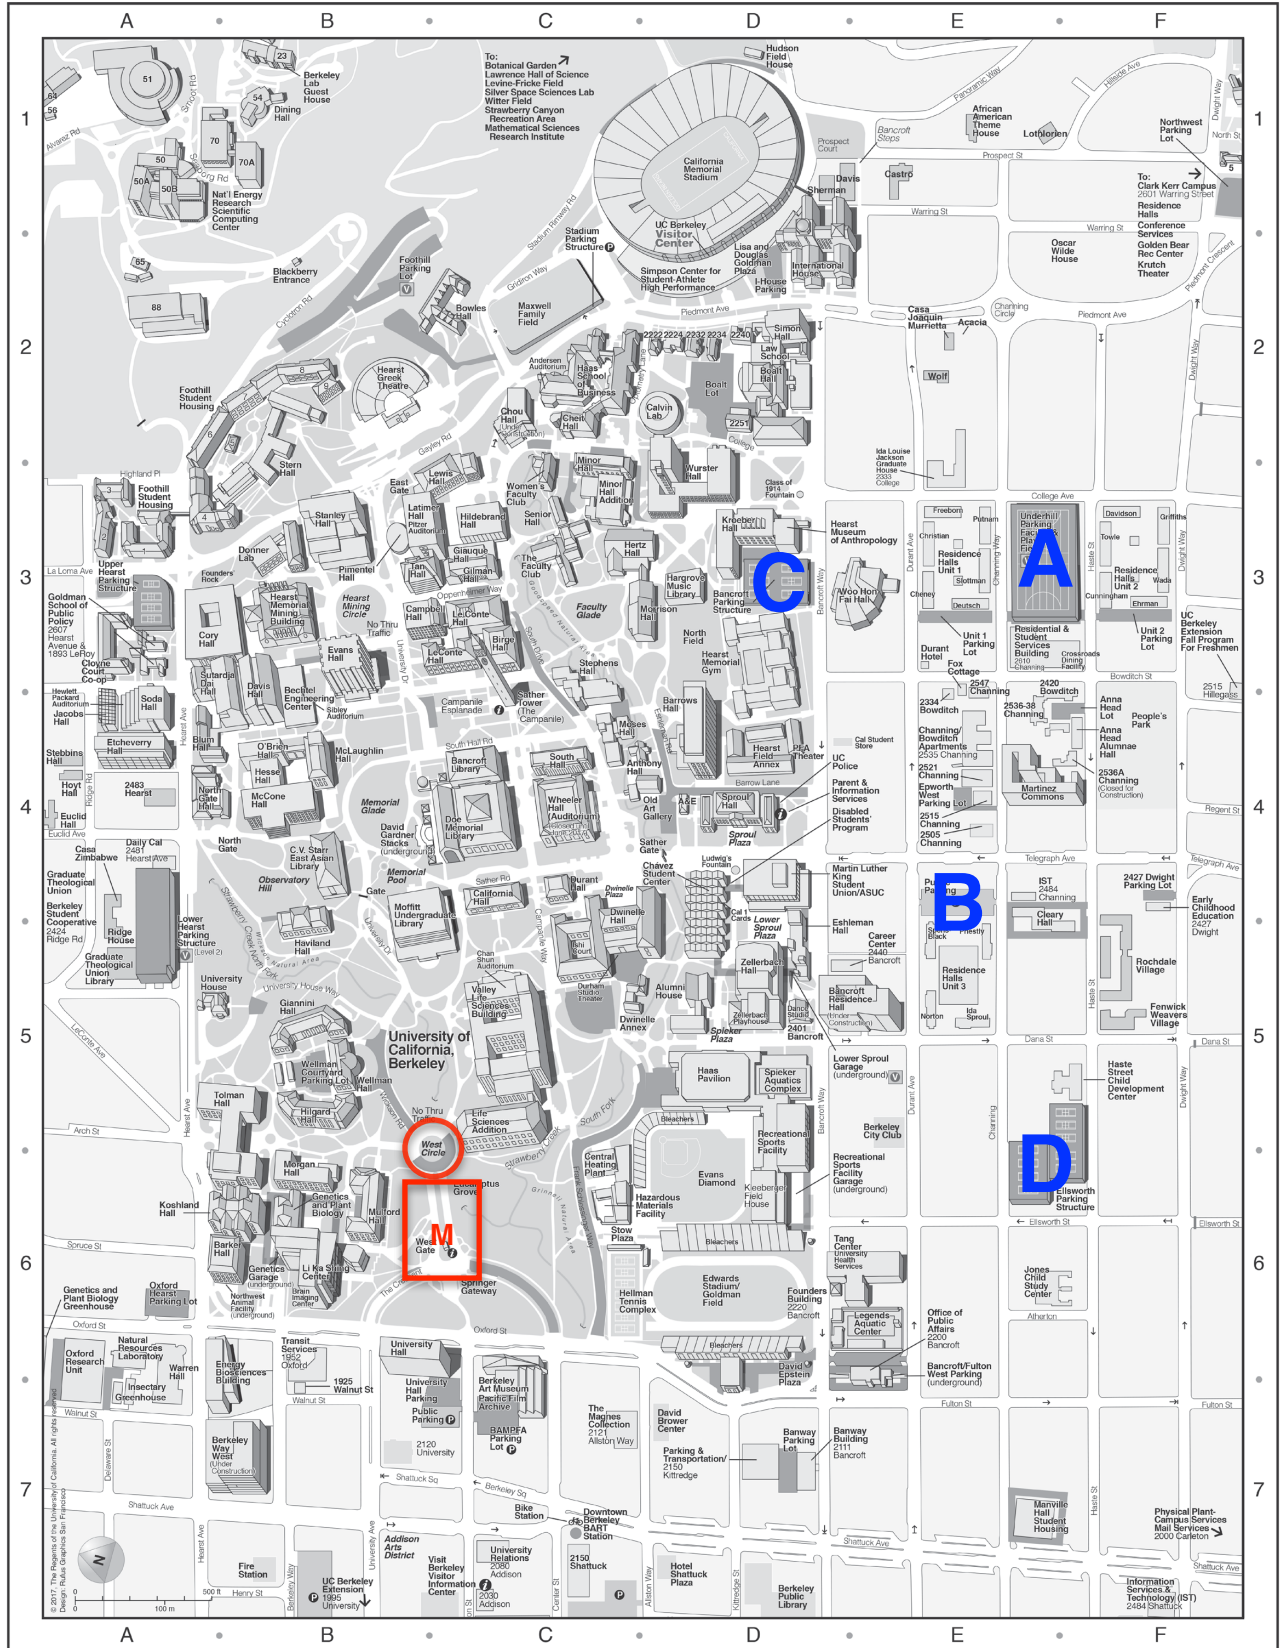

Parking Map

Parking Structure	Intended Vehicles	Letter on Map
Underhill Parking Structure	Cars*	A
Public Parking	Cars*	B
Bancroft Parking Structure	Cars*	C
Ellsworth Parking Structure	Cars*	D
West Circle / Crescent Parking**	Bus	Highlighted in Red

* Buses are not intended for this Location

**Location of Meter is marked by Letter "M"

A Few Notes:

- Street Parking is also available, this is free on the weekends depending on the time of day.
- All Parking mentioned above is paid parking
- Bus Parking at West Circle / Crescent Parking is first come first served and used by other UC Berkeley Clubs and Athletics. There are perhaps 8-10 slots total, so arrive as early as possible!
- There is also the possibility to park a Bus at nearby Walmart or at the Berkeley Marina Parking. Both are a short 10 minute drive away.